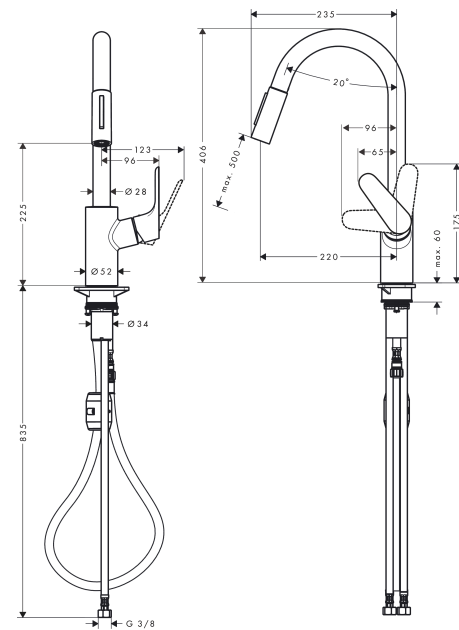

Focus M41

Single lever kitchen mixer 240, pull-out spray, 2jet

Surfaces: **Stainless Steel Finish** Article Number: **31815800**

Description

product features

- ComfortZone 240
- swivel range adjustable in 2 steps to 110° or 150°
- laminar spray, shower spray
- lockable shower spray, spray returns through pressing spray diverter
- MagFit magnetic shower support
- quick connect hose
- connection dimension: DN15
- maximum flow rate at 3 bar: 10 l/min
- ceramic cartridge
- connection type: G 3/8 connections
- temperature limitation adjustable
- integrated non-return valve
- suitable for continuous flow water heaters

Technology

Design awards

Product image

Scale drawing

Focus M41

Single lever kitchen mixer 240, pull-out spray, 2jet

Surfaces: **Stainless Steel Finish** Article Number: **31815800**

Flowchart

Surfaces: **Stainless Steel Finish** Article Number: **31815800**

Spare part list

Year of production: >08/19

Pos.	Description	Article Number	Price	PU
1	spout cpl.	95562800	-	1
2	nut	92755000	-	1
3	O-ring 11x2	98127000	-	1
4	filter	97735000	-	1
5	handspray	98459800	-	1
6	set of non return valves DW 15	97350000	-	1
7	O-ring 18x1,5	98231000	-	1
8	aerator laminar M22x1 (15 l/min)	95909000	-	1
9	O-ring 20x1	98140000	-	1
10	service tool	95910000	-	1
11	set of lever collars	93428000	-	1
12	handle	98460800	-	1
13	screw cover	96338000	-	1
14	flange	95498800	-	1
15	O-Ring 32x2	98193000	-	1
16	nut	97209000	-	1
17	cartridge, assy	92730000	-	1
18	locking screw for handle	95140000	-	1
19	seal	95008000	-	1
20	support	97523000	-	1
21	fixing set (special)	93253000	-	1
22	weight	92500000	-	1
23	hose 1,50 m	95507000	-	1
24	connection hose 600 mm M10x1	95561000	-	1
25	O-ring 8x1,75	97827000	-	1
26	connection hose 900 mm M8x0,75 G3/8	96316000	-	1
27	O-ring 7x1,5	98422000	-	1