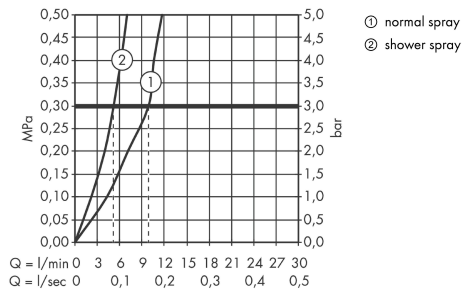

Focus M41

Single lever kitchen mixer 240, pull-out spray, 2jet

Surfaces: **Stainless Steel Finish** Article Number: **31815800**

Description

product features

- ComfortZone 240
- swivel range adjustable in 2 steps to 110° or 150°
- laminar spray, shower spray
- lockable shower spray, spray returns through pressing spray diverter
- MagFit magnetic shower support
- quick connect hose
- connection dimension: DN15
- maximum flow rate at 3 bar: 10 l/min
- ceramic cartridge
- connection type: G 3/8 connections
- temperature limitation adjustable
- integrated non-return valve
- suitable for continuous flow water heaters

Technology

Design awards

Product image

Scale drawing

Focus M41

Single lever kitchen mixer 240, pull-out spray, 2jet

Surfaces: **Stainless Steel Finish** Article Number: **31815800**

Flowchart