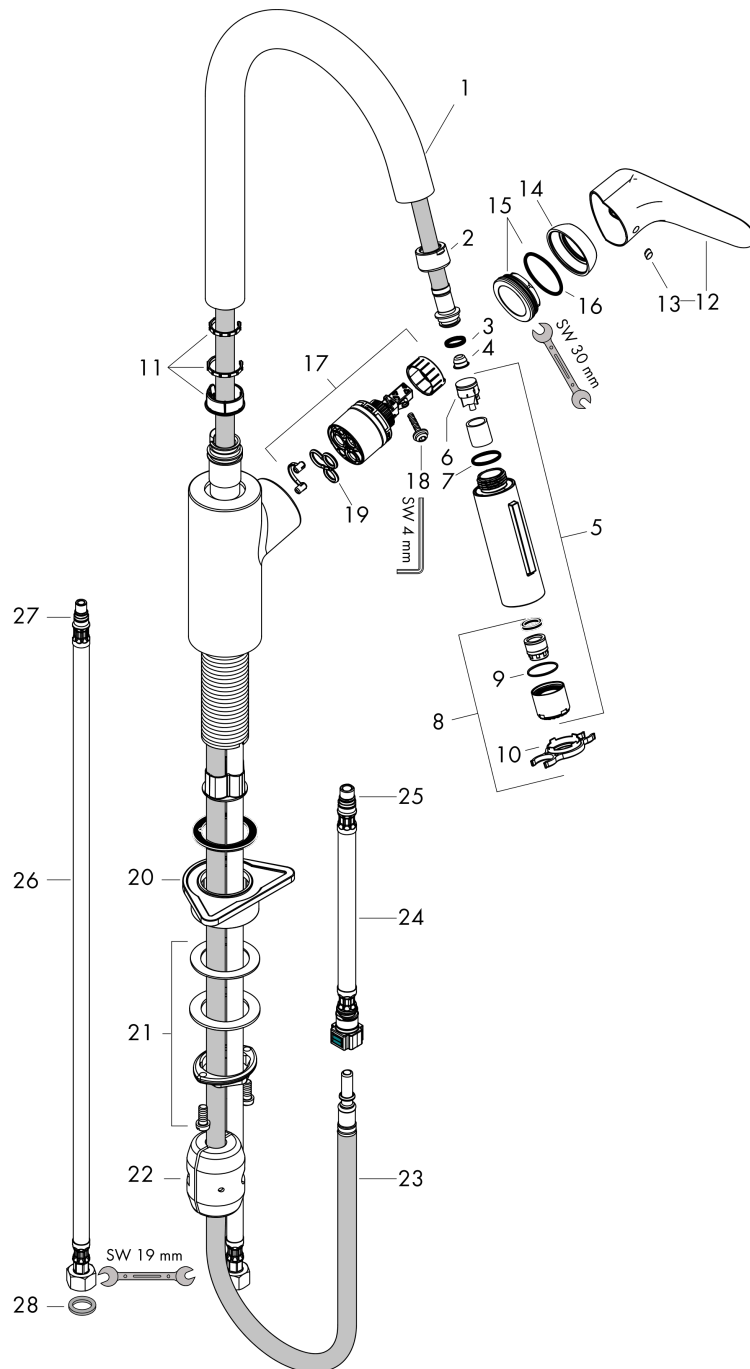

Focus M41

Single lever kitchen mixer 240, pull-out spray, 2jet

Surfaces: **Stainless Steel Finish** Article Number: **31815800**

Description

product features

- ComfortZone 240
- swivel range adjustable in 2 steps to 110° or 150°
- laminar spray, shower spray
- lockable shower spray, spray returns through pressing spray diverter
- MagFit magnetic shower support
- quick connect hose
- connection dimension: DN15
- maximum flow rate at 3 bar: 10 l/min
- ceramic cartridge
- connection type: G 3/8 connections
- temperature limitation adjustable
- integrated non-return valve
- suitable for continuous flow water heaters

Focus M41

Single lever kitchen mixer 240, pull-out spray, 2jet

Surfaces: **Stainless Steel Finish** Article Number: **31815800**

Exploded Drawing

Year of production: >08/19

Focus M41

Single lever kitchen mixer 240, pull-out spray, 2jet

Surfaces: **Stainless Steel Finish** Article Number: **31815800**

Spare part list

Year of production: >08/19

Pos.	Description	Article Number	Price	PU
1	spout cpl.	95562800	-	1
2	nut	92755000	-	1
3	O-ring 11x2	98127000	-	1
4	filter	97735000	-	1
5	handspray	98459800	-	1
6	set of non return valves DW 15	97350000	-	1
7	O-ring 18x1,5	98231000	-	1
8	aerator laminar M22x1 (15 l/min)	95909000	-	1
9	O-ring 20x1	98140000	-	1
10	service tool	95910000	-	1
11	set of lever collars	93428000	-	1
12	handle	98460800	-	1
13	screw cover	96338000	-	1
14	flange	95498800	-	1
15	O-Ring 32x2	98193000	-	1
16	nut	97209000	-	1
17	cartridge, assy	92730000	-	1
18	locking screw for handle	95140000	-	1
19	seal	95008000	-	1
20	support	97523000	-	1
21	fixing set (special)	93253000	-	1
22	weight	92500000	-	1
23	hose 1,50 m	95507000	-	1
24	connection hose 600 mm M10x1	95561000	-	1
25	O-ring 8x1,75	97827000	-	1
26	connection hose 900 mm M8x0,75 G3/8	96316000	-	1
27	O-ring 7x1,5	98422000	-	1